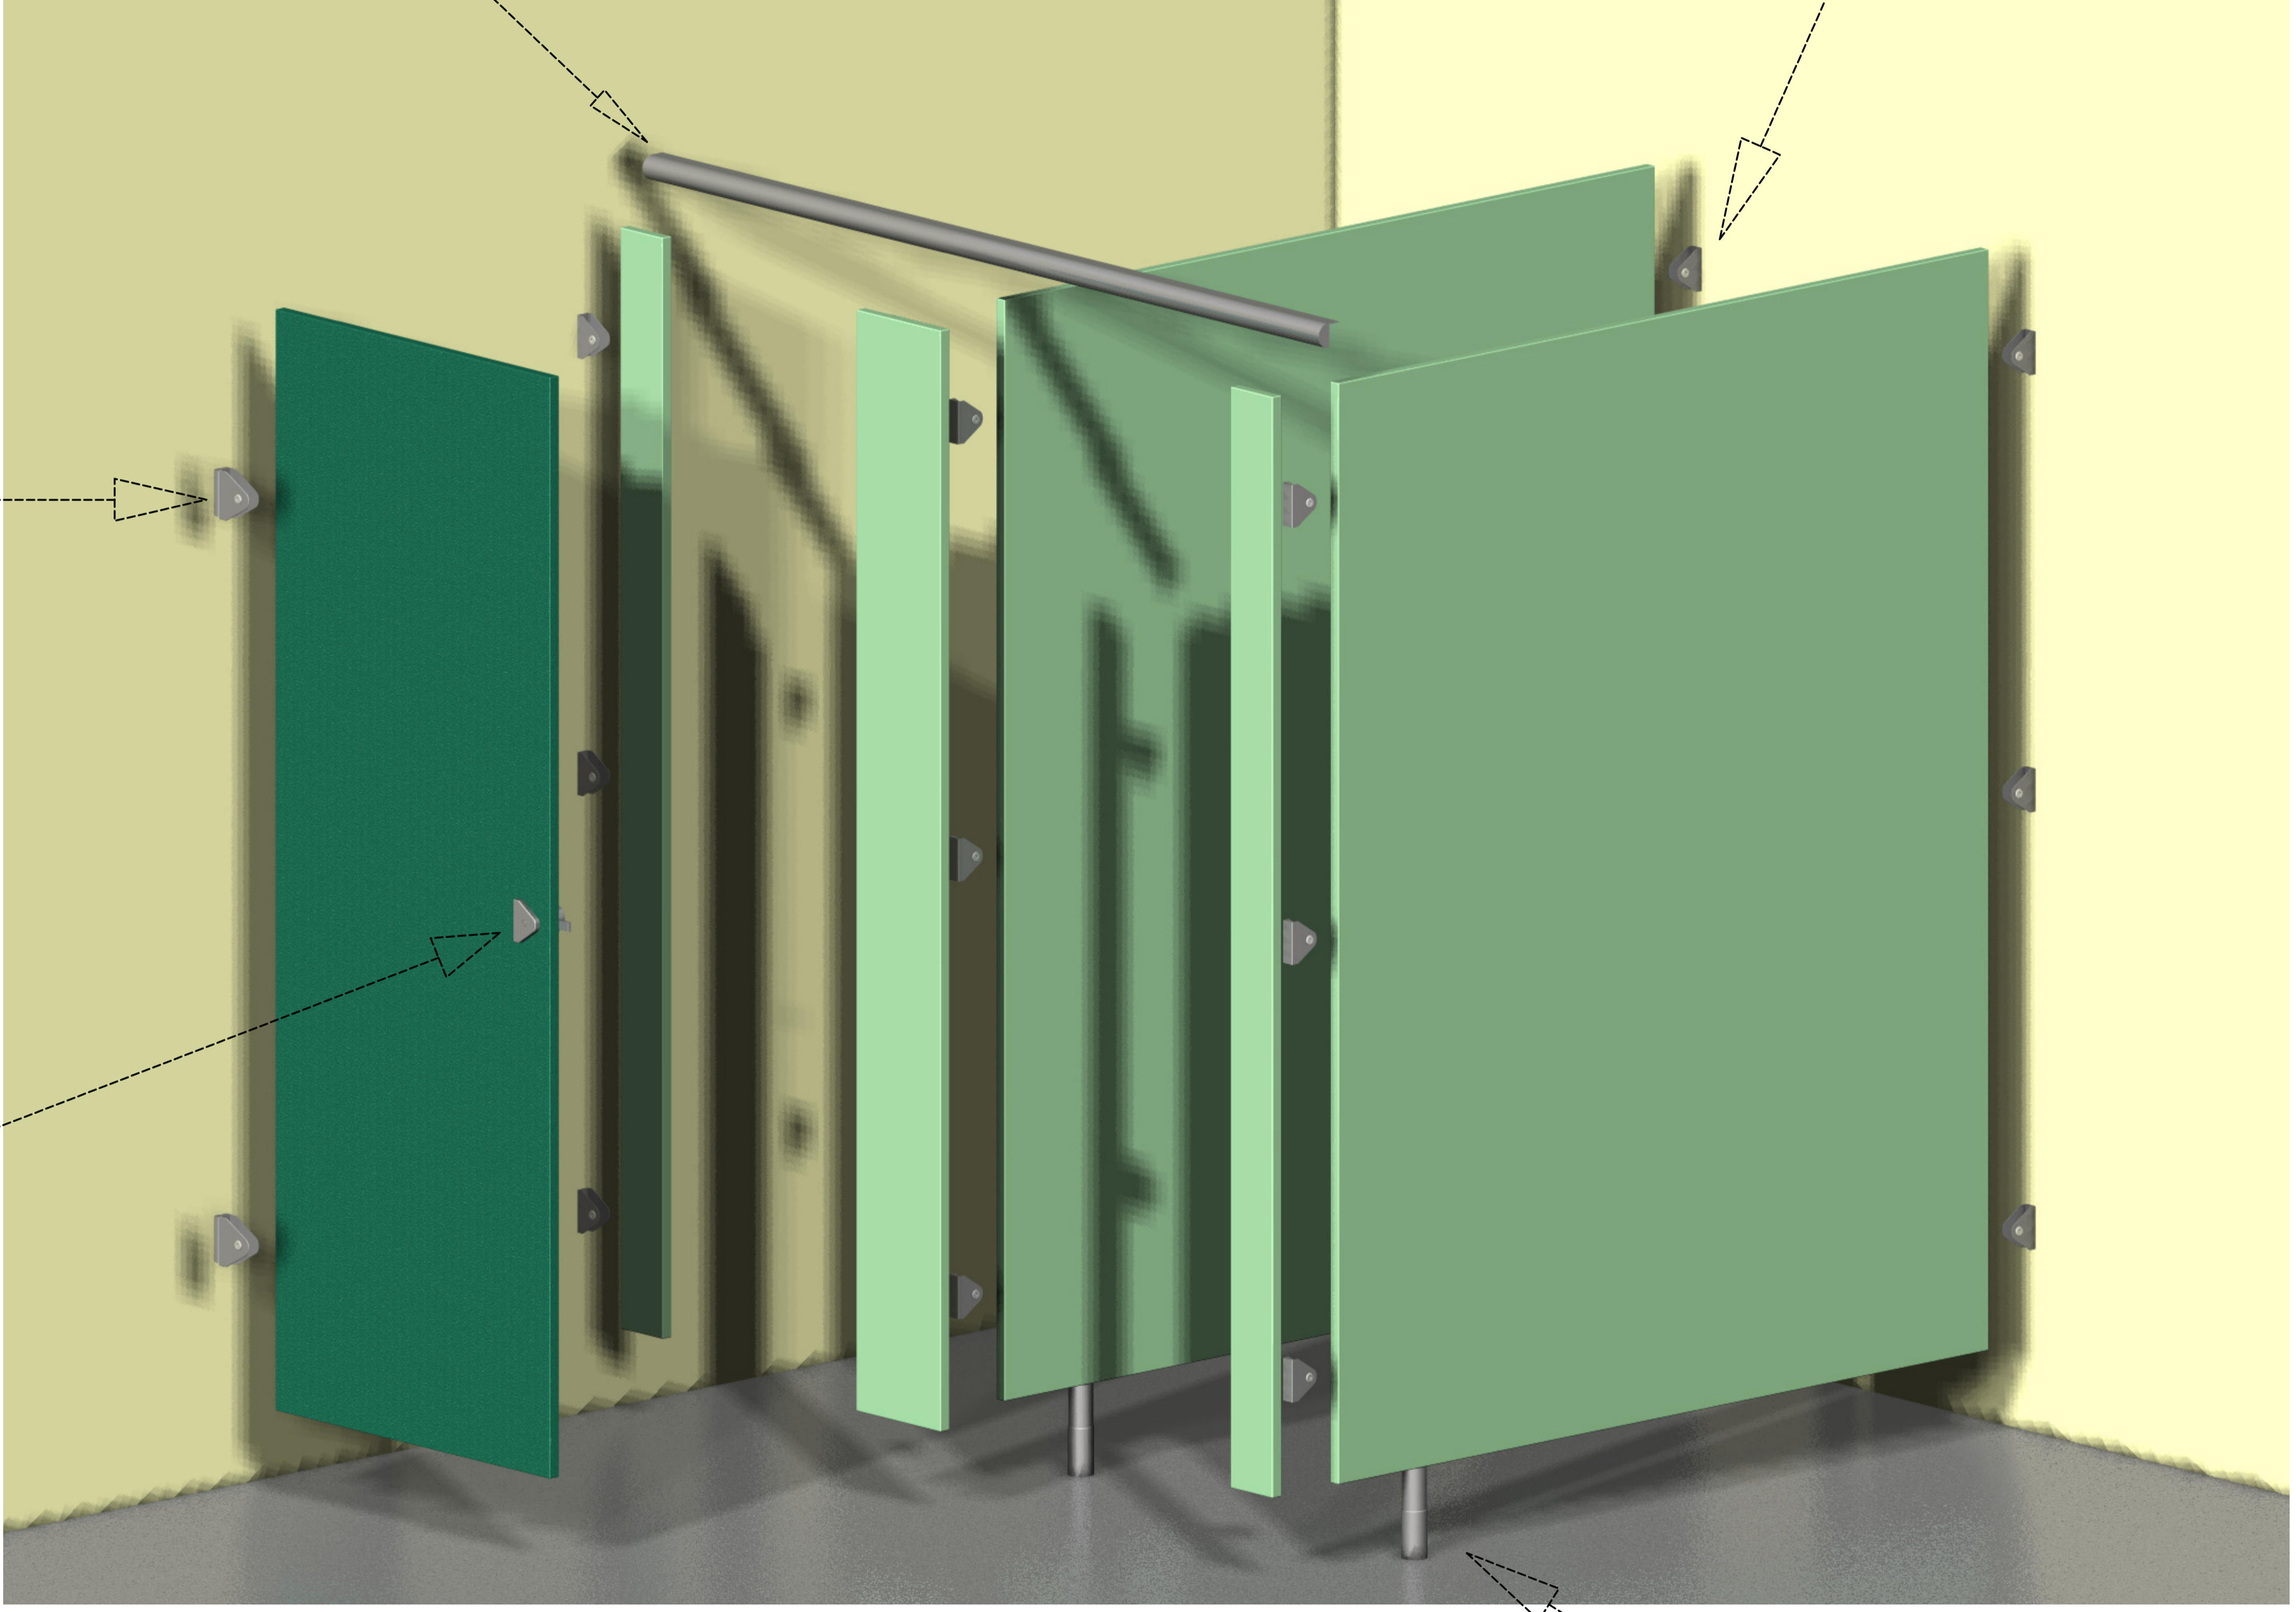

Slam proof and ridged U brackets

Headrail

Long lasting durable hinges

Indicator Bolt

Robust and shock resistant lock
Vacant/Engaged lock unit

Strong stable adjustable legs
for uneven floor