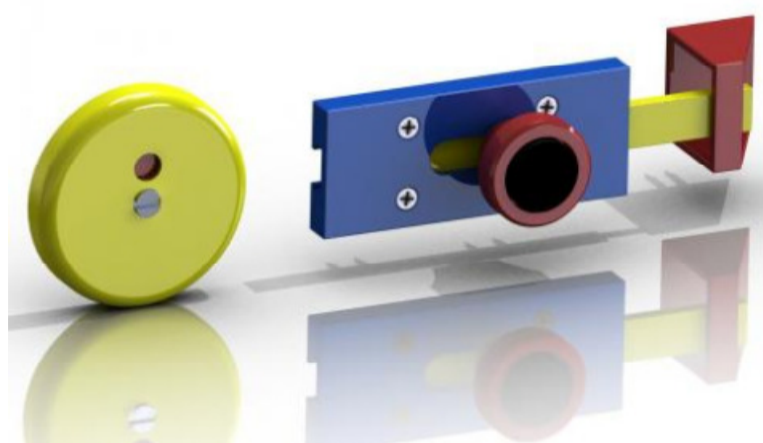

Headrail

Slam proof and ridged U brackets

Long lasting Versi-Cube durable hinges

Indicator Bolt

Robust and shock resistant lock
Vacant/Engaged lock unit

Strong stable adjustable legs
for uneven floor