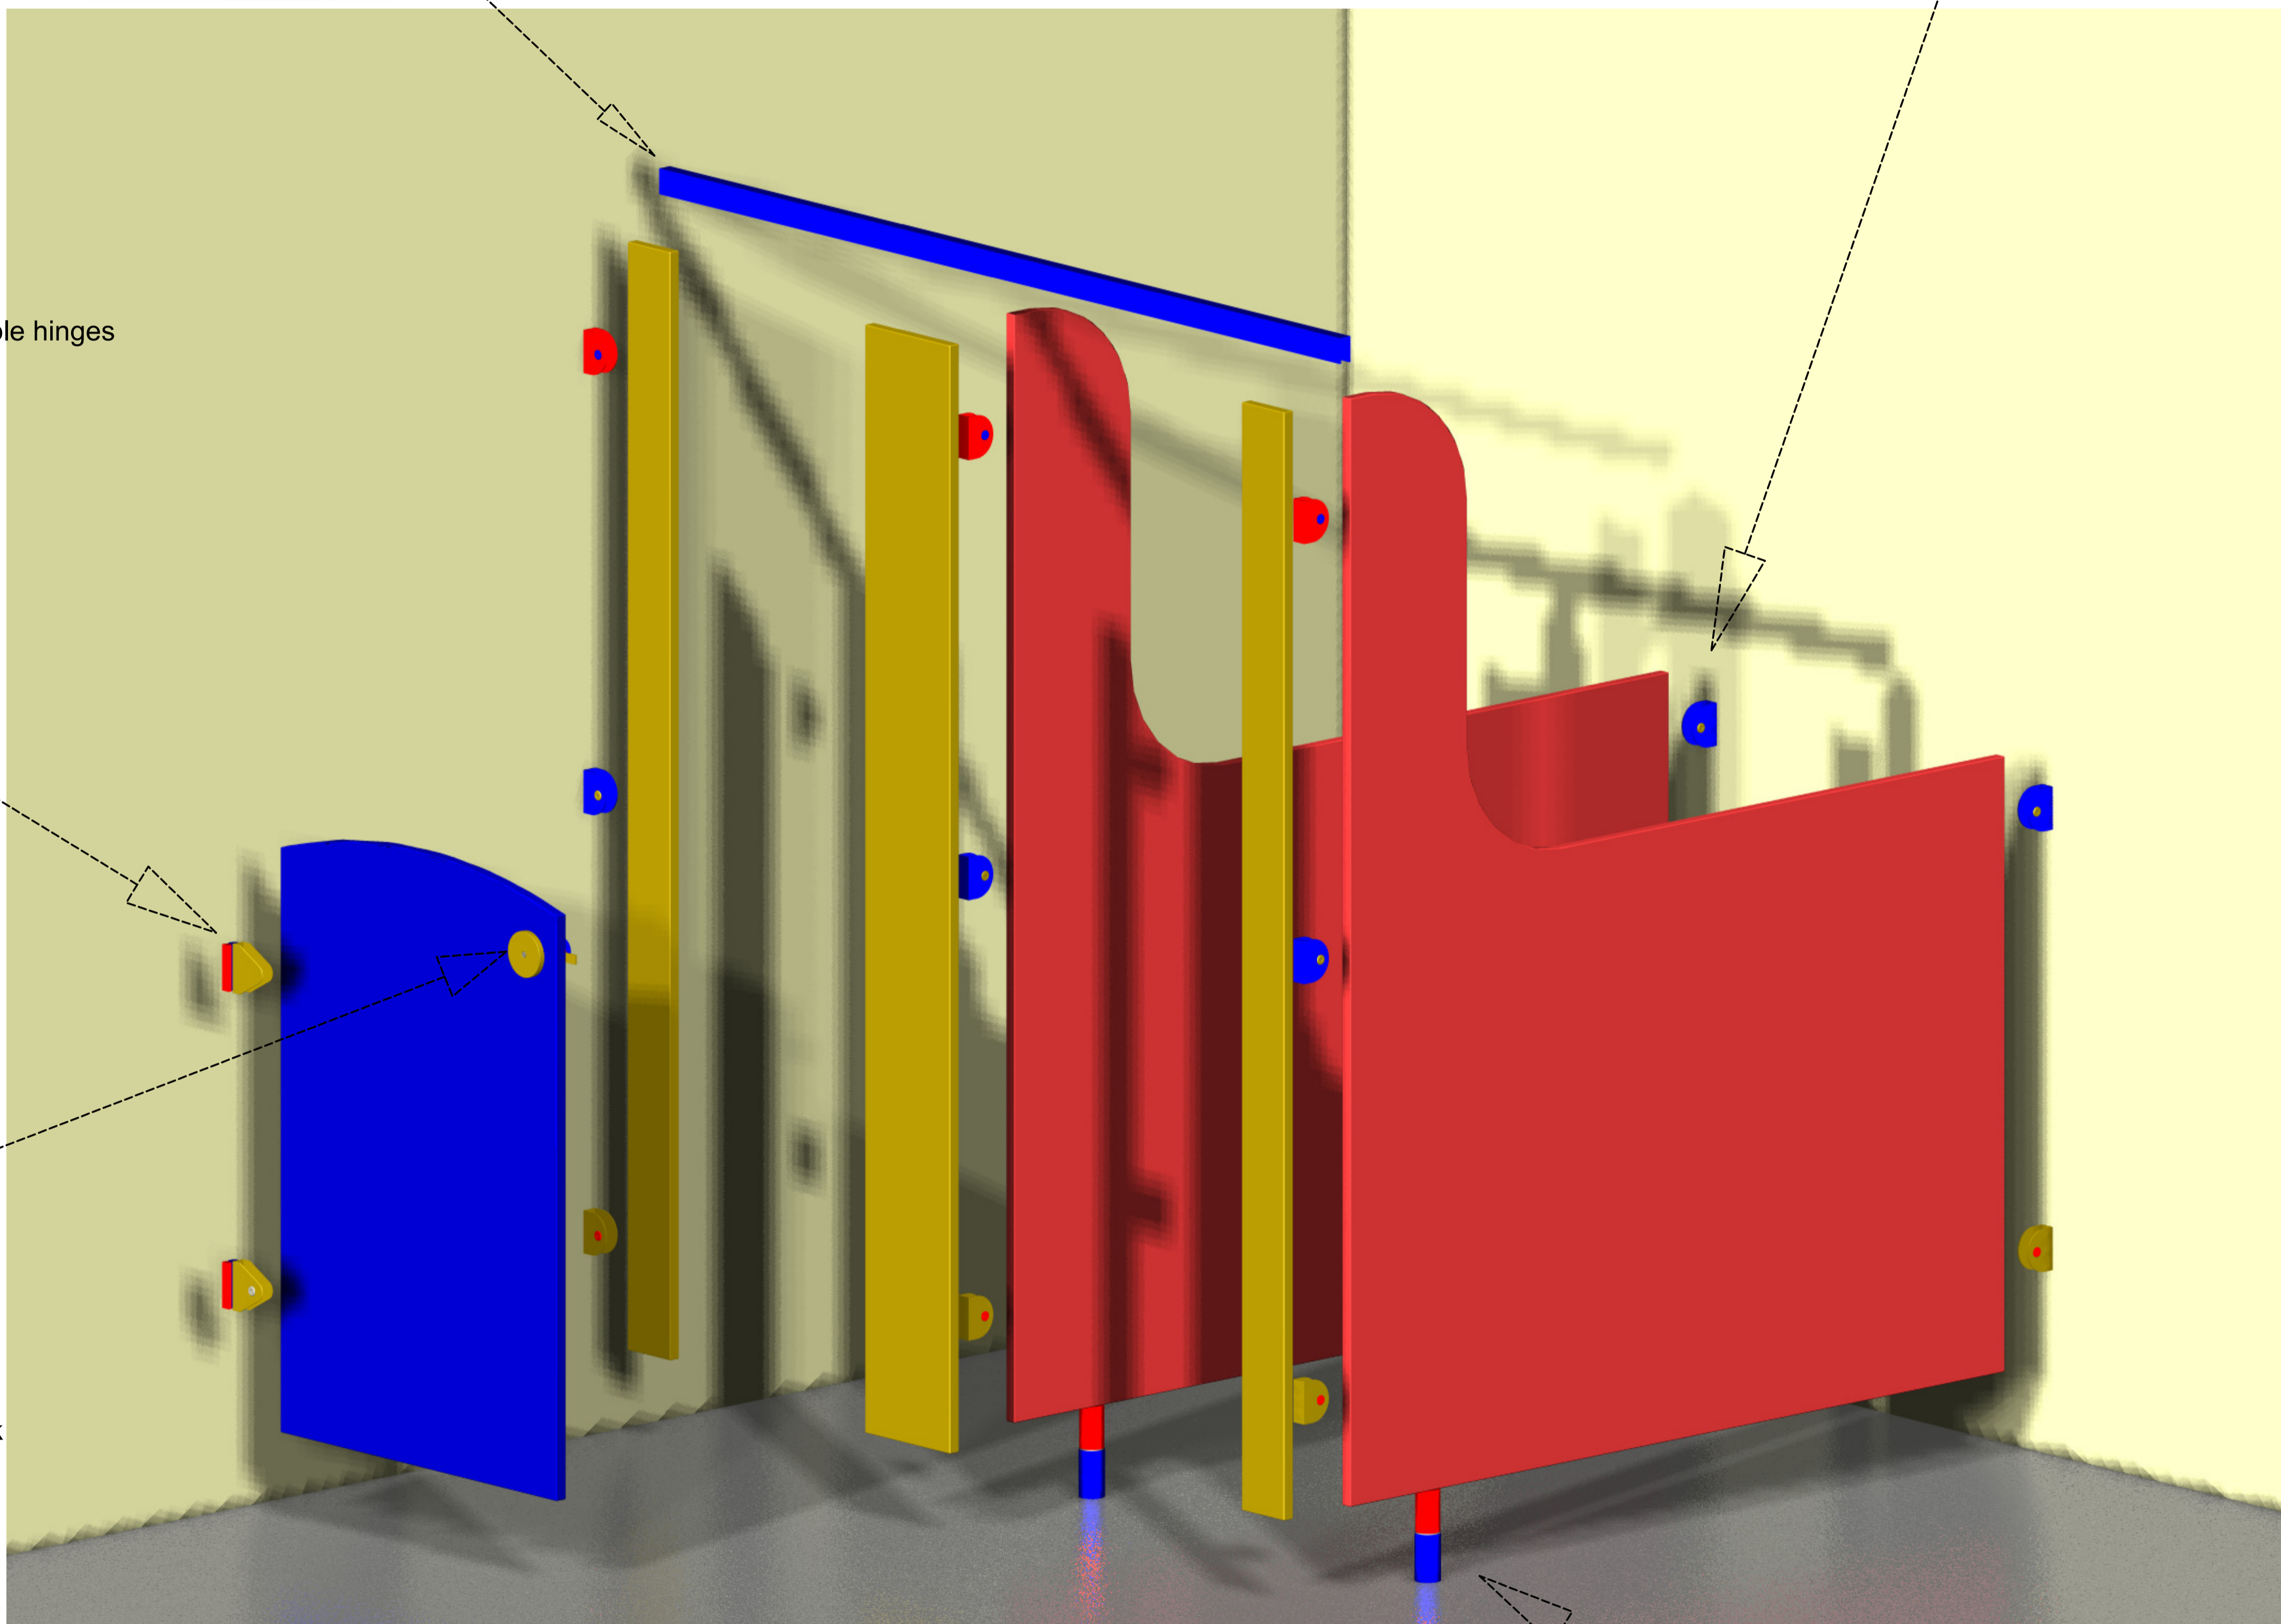

Headrail

Slam proof and ridged U brackets

Long lasting Versi-Cube durable hinges

Indicator Bolt

Robust and shock resistant lock
Vacant/Engaged lock unit

Strong stable adjustable legs
for uneven floor